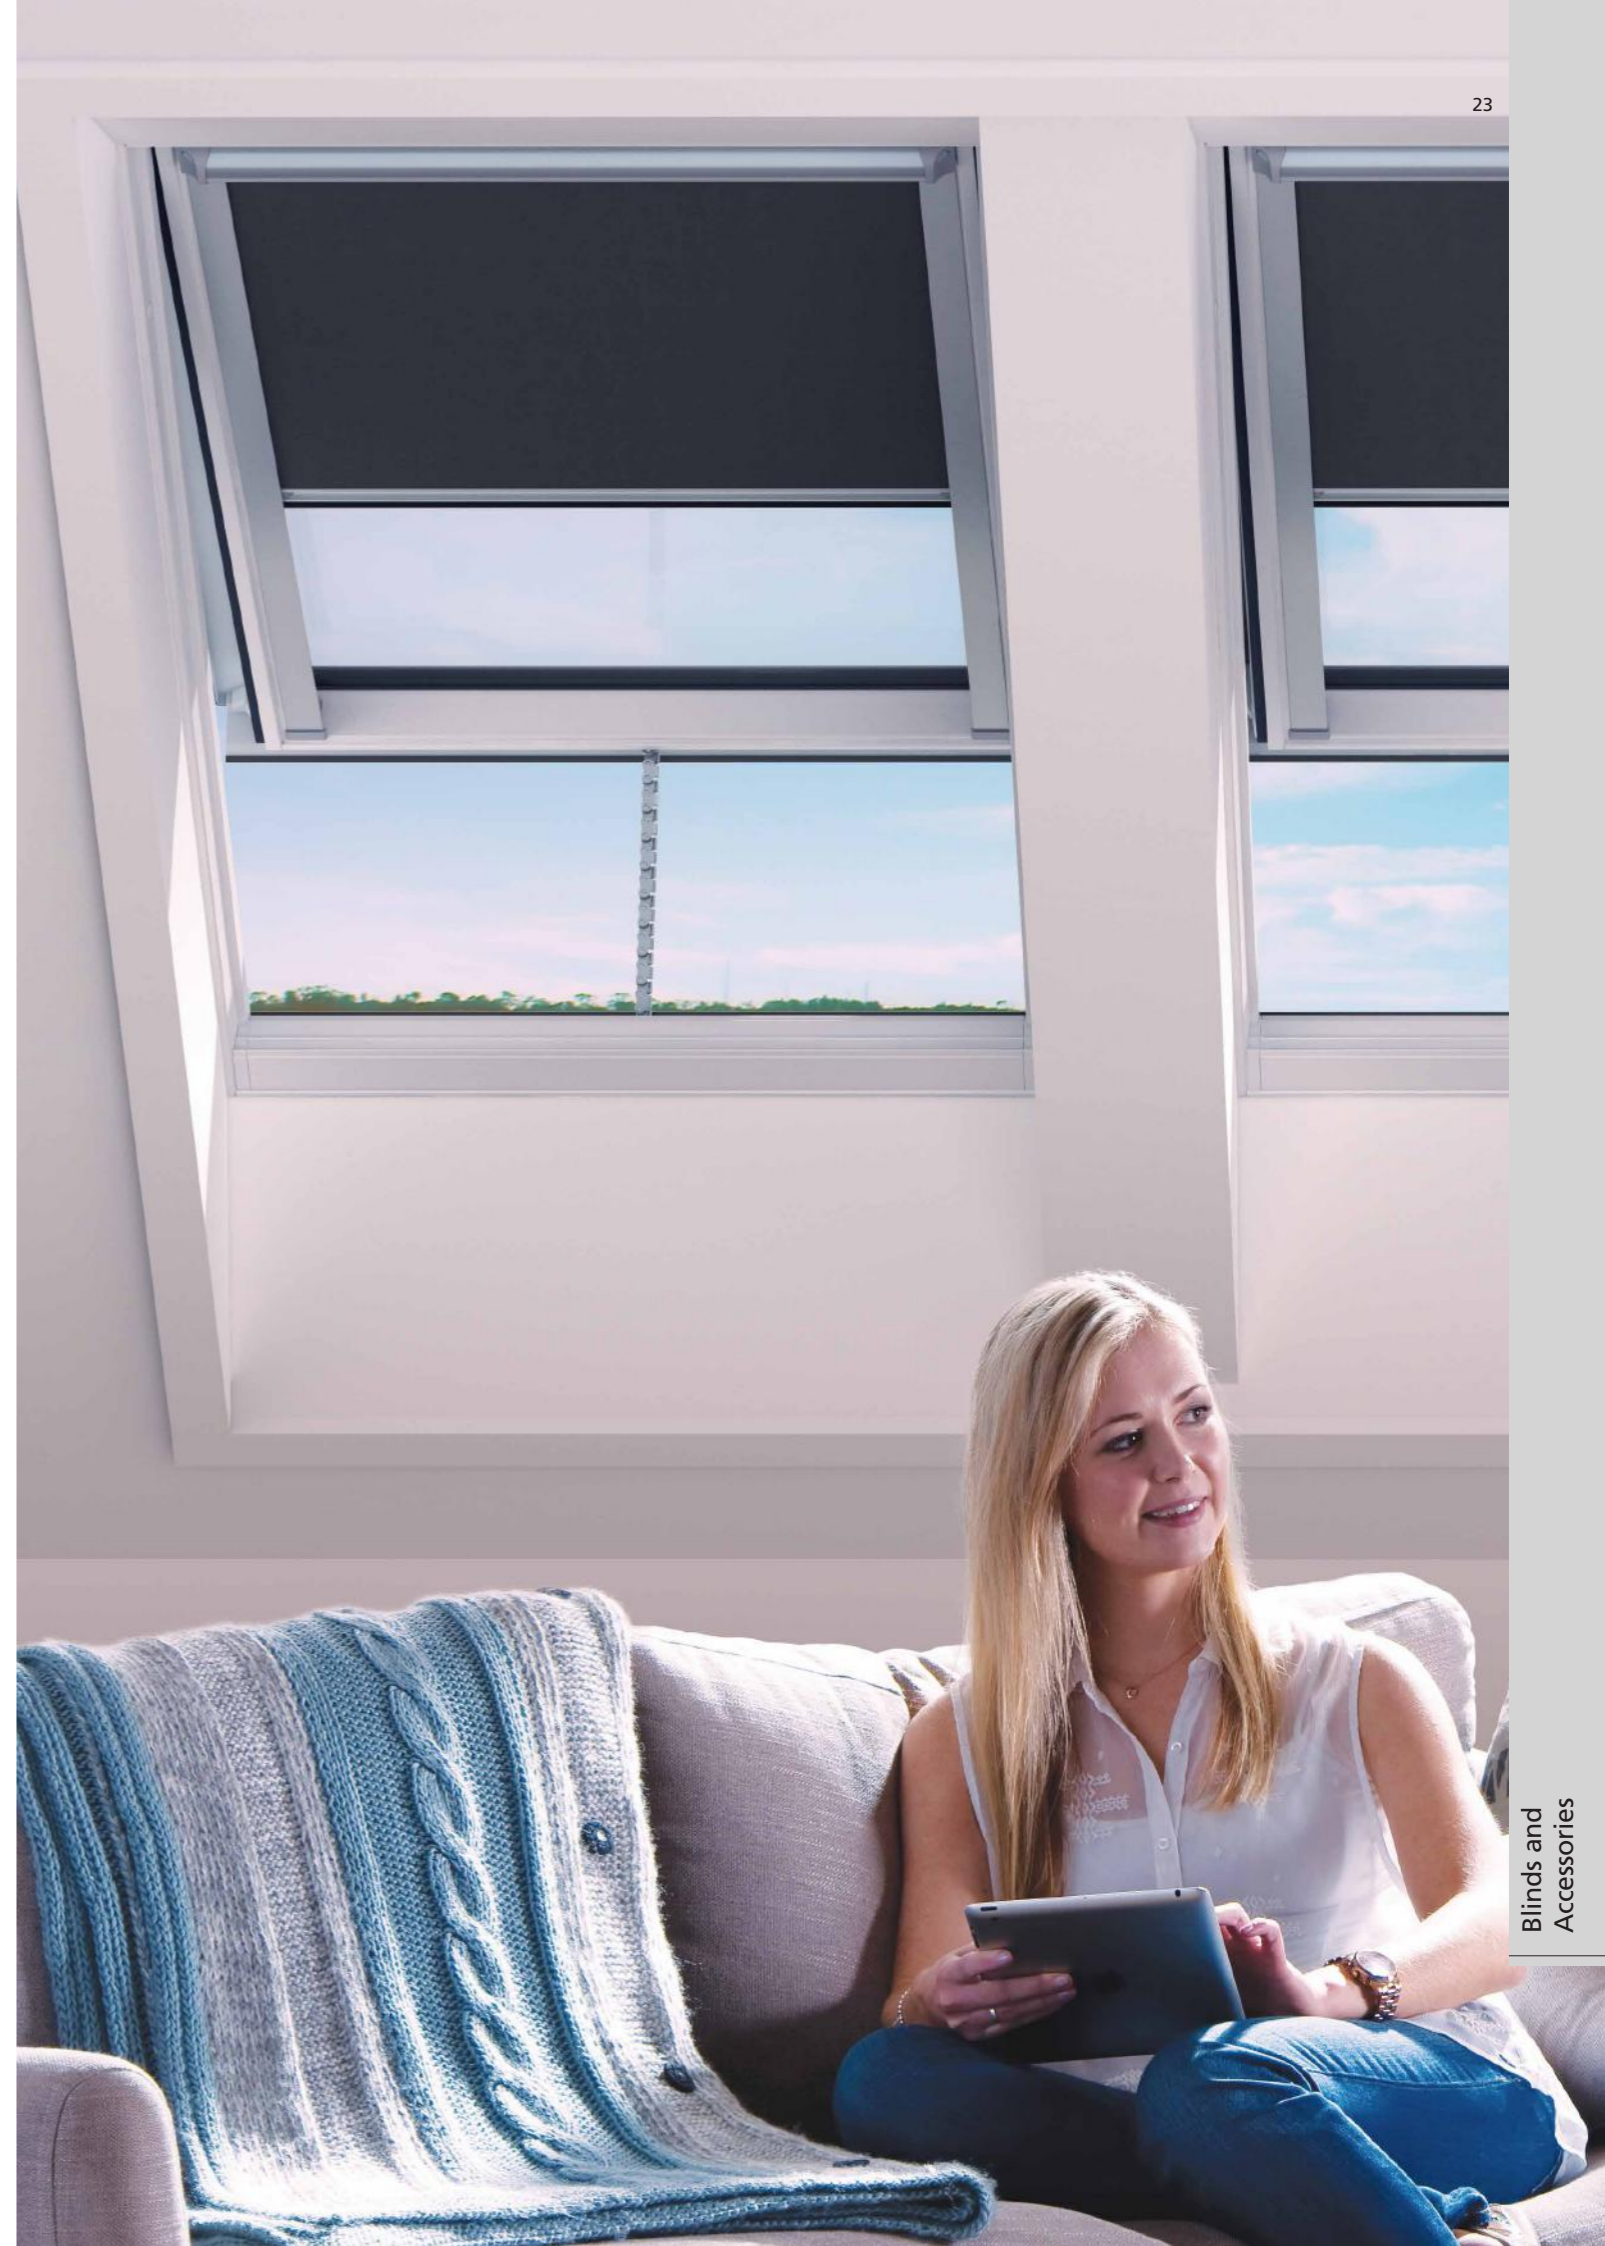

Genuine Keylite Blinds

Create atmosphere with our specially designed Style Collection blinds. Control, block and soften daylight for every mood and every space at home.

Keylite Blinds are used across a diverse range of interiors, whether it is a living room, bedroom, home office, a home gym, or some other completely unique space that requires some love and attention. You can make the most of any interior space simply by adding colourful, bright Keylite Blinds from our Style Collection which brings together a range of colours, patterns and fabric options.

Follow the simple steps below to order your Keylite Blinds

STEP 1 Identify the serial number Locate the serial number on the silver identification card (e.g. 021508090).	STEP 2 Fabric Choice. • Blackout blinds • Dimout blinds • Moisture Resistant blinds	STEP 3 Operation Choice • Solar • Manual

BLINDS ORDER HOTLINE
NSW: **(02) 9737 9555**
QLD: **(07) 3208 6469**

Blinds and Accessories